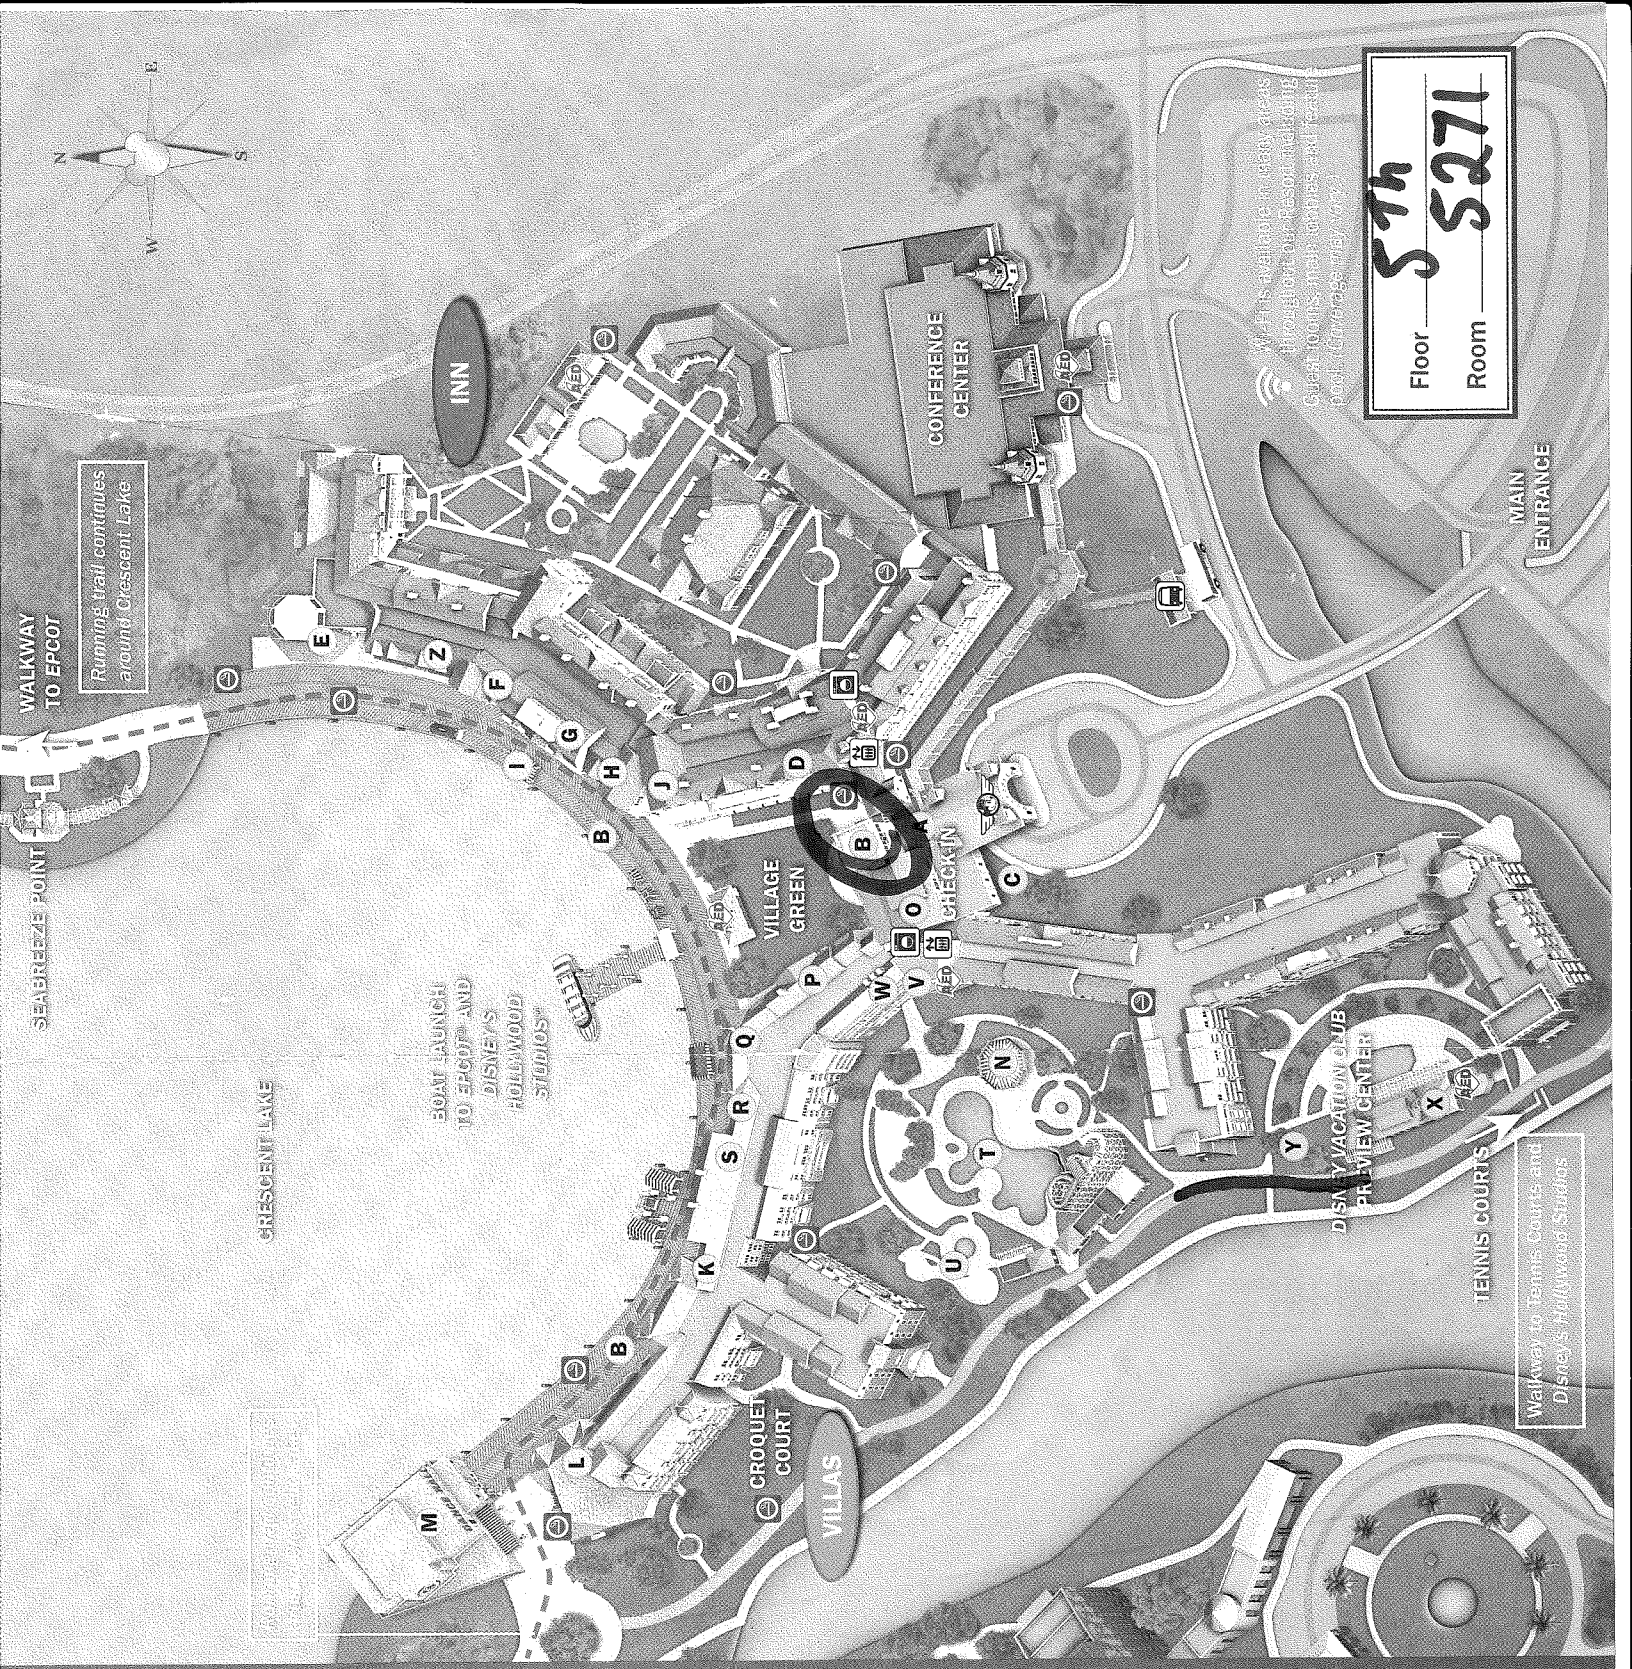

- **Guest Services**
- **A** Lobby/Concierge
- **B** Disney Vacation Club® Information Center
- **C** Resort Airline Check-In
- **Dining & Entertainment**
- **D** Belle Vue Lounge
- **E** ESPN Club
- **F** Boardwalk Bakery
- **G** Trattoria al Forno
- **H** Seashore Sweets'
- **I** Boardwalk Joe's Marvelous Margaritas
- **J** Flying Fish Cafe
- **K** Big River Grille & Brewing Works
- **L** Jellyrolls
- **M** Atlantic Dance Hall
- **N** Leaping Horse Libations
- **Shopping**
- **O** Dundy's Sundries
- **P** Wyland Galleries
- **Q** Screen Door General Store
- **R** Disney's Character Carnival
- **S** Thimbles & Threads
- **Recreation**
- **T** Luna Park Pool
- **U** Luna Park Crazy Play Area
- **V** Side Show Games Arcade
- **W** Muscles & Bustles Health Club
- **X** Community Hall
- **Y** Campfire
- **Z** Yard Arcade
- **Bus Stop**
- **Disney's Magical Express Bus Stop**
- **Laundry**
- **Automated External Defibrillators**
- **Elevators**
- **Designated Smoking Locations**
- **new balance® RUNNING TRAIL (0.8 mile)**

Service animal relief areas located in grassy areas adjacent to parking lots.
©Disney BW2001INN/11534023 1214

Floor **5th**
Room **S271**

WiFi is available in lobby areas throughout our Resort including guest rooms, meeting rooms, and casual pools (coverage may vary)

MAIN ENTRANCE

Walkway to Tennis Courts and Disney's Hollywood Studios

Disney's Boardwalk

WALKWAY TO EPCOT
Running trail continues around Crescent Lake

SEABREEZE POINT

CRESCENT LAKE

BOAT LAUNCH TO EPCOT® AND DISNEY'S HOLLYWOOD STUDIOS™

VILLAGE GREEN

CONFERENCE CENTER

INN

CROQUET COURT

VILLAS

DISNEY VACATION CLUB PREVIEW CENTER

TENNIS COURTS